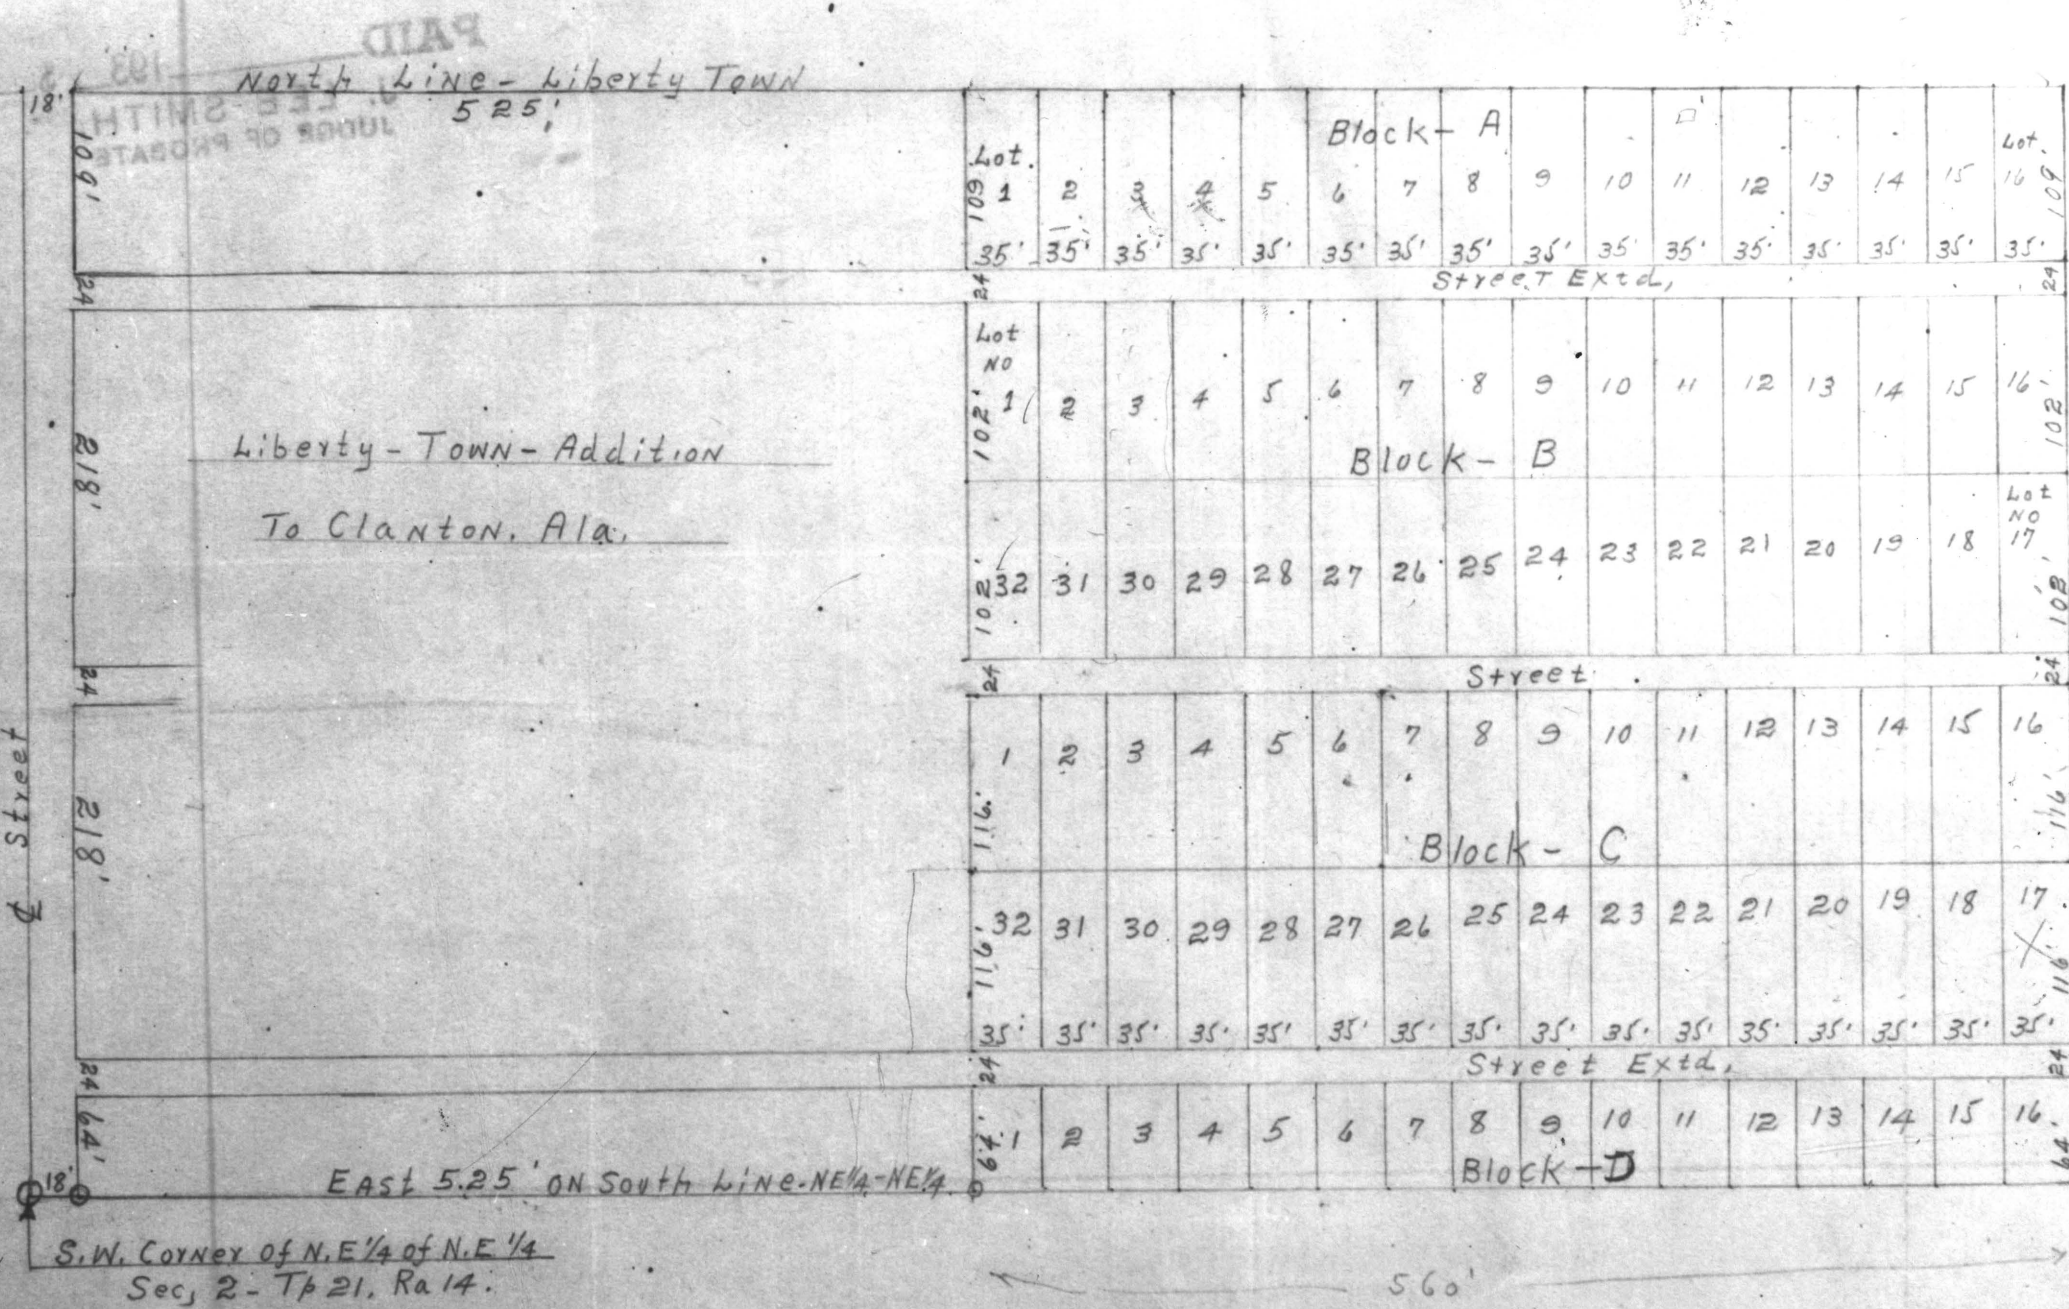

# WINDHAM—ADDITION.

TO  
City of CLANTON, Ala.

We, G. E. Rust A Registered Surveyor And A. B.  
 Windham Owner, do Hereby Certify that this  
 IS A True And Correct Map of The Windham  
 ADDITION - TO The City of CLANTON, Ala.

*G. E. Rust*  
 Reg. Surveyor - No 504  
 OWNER