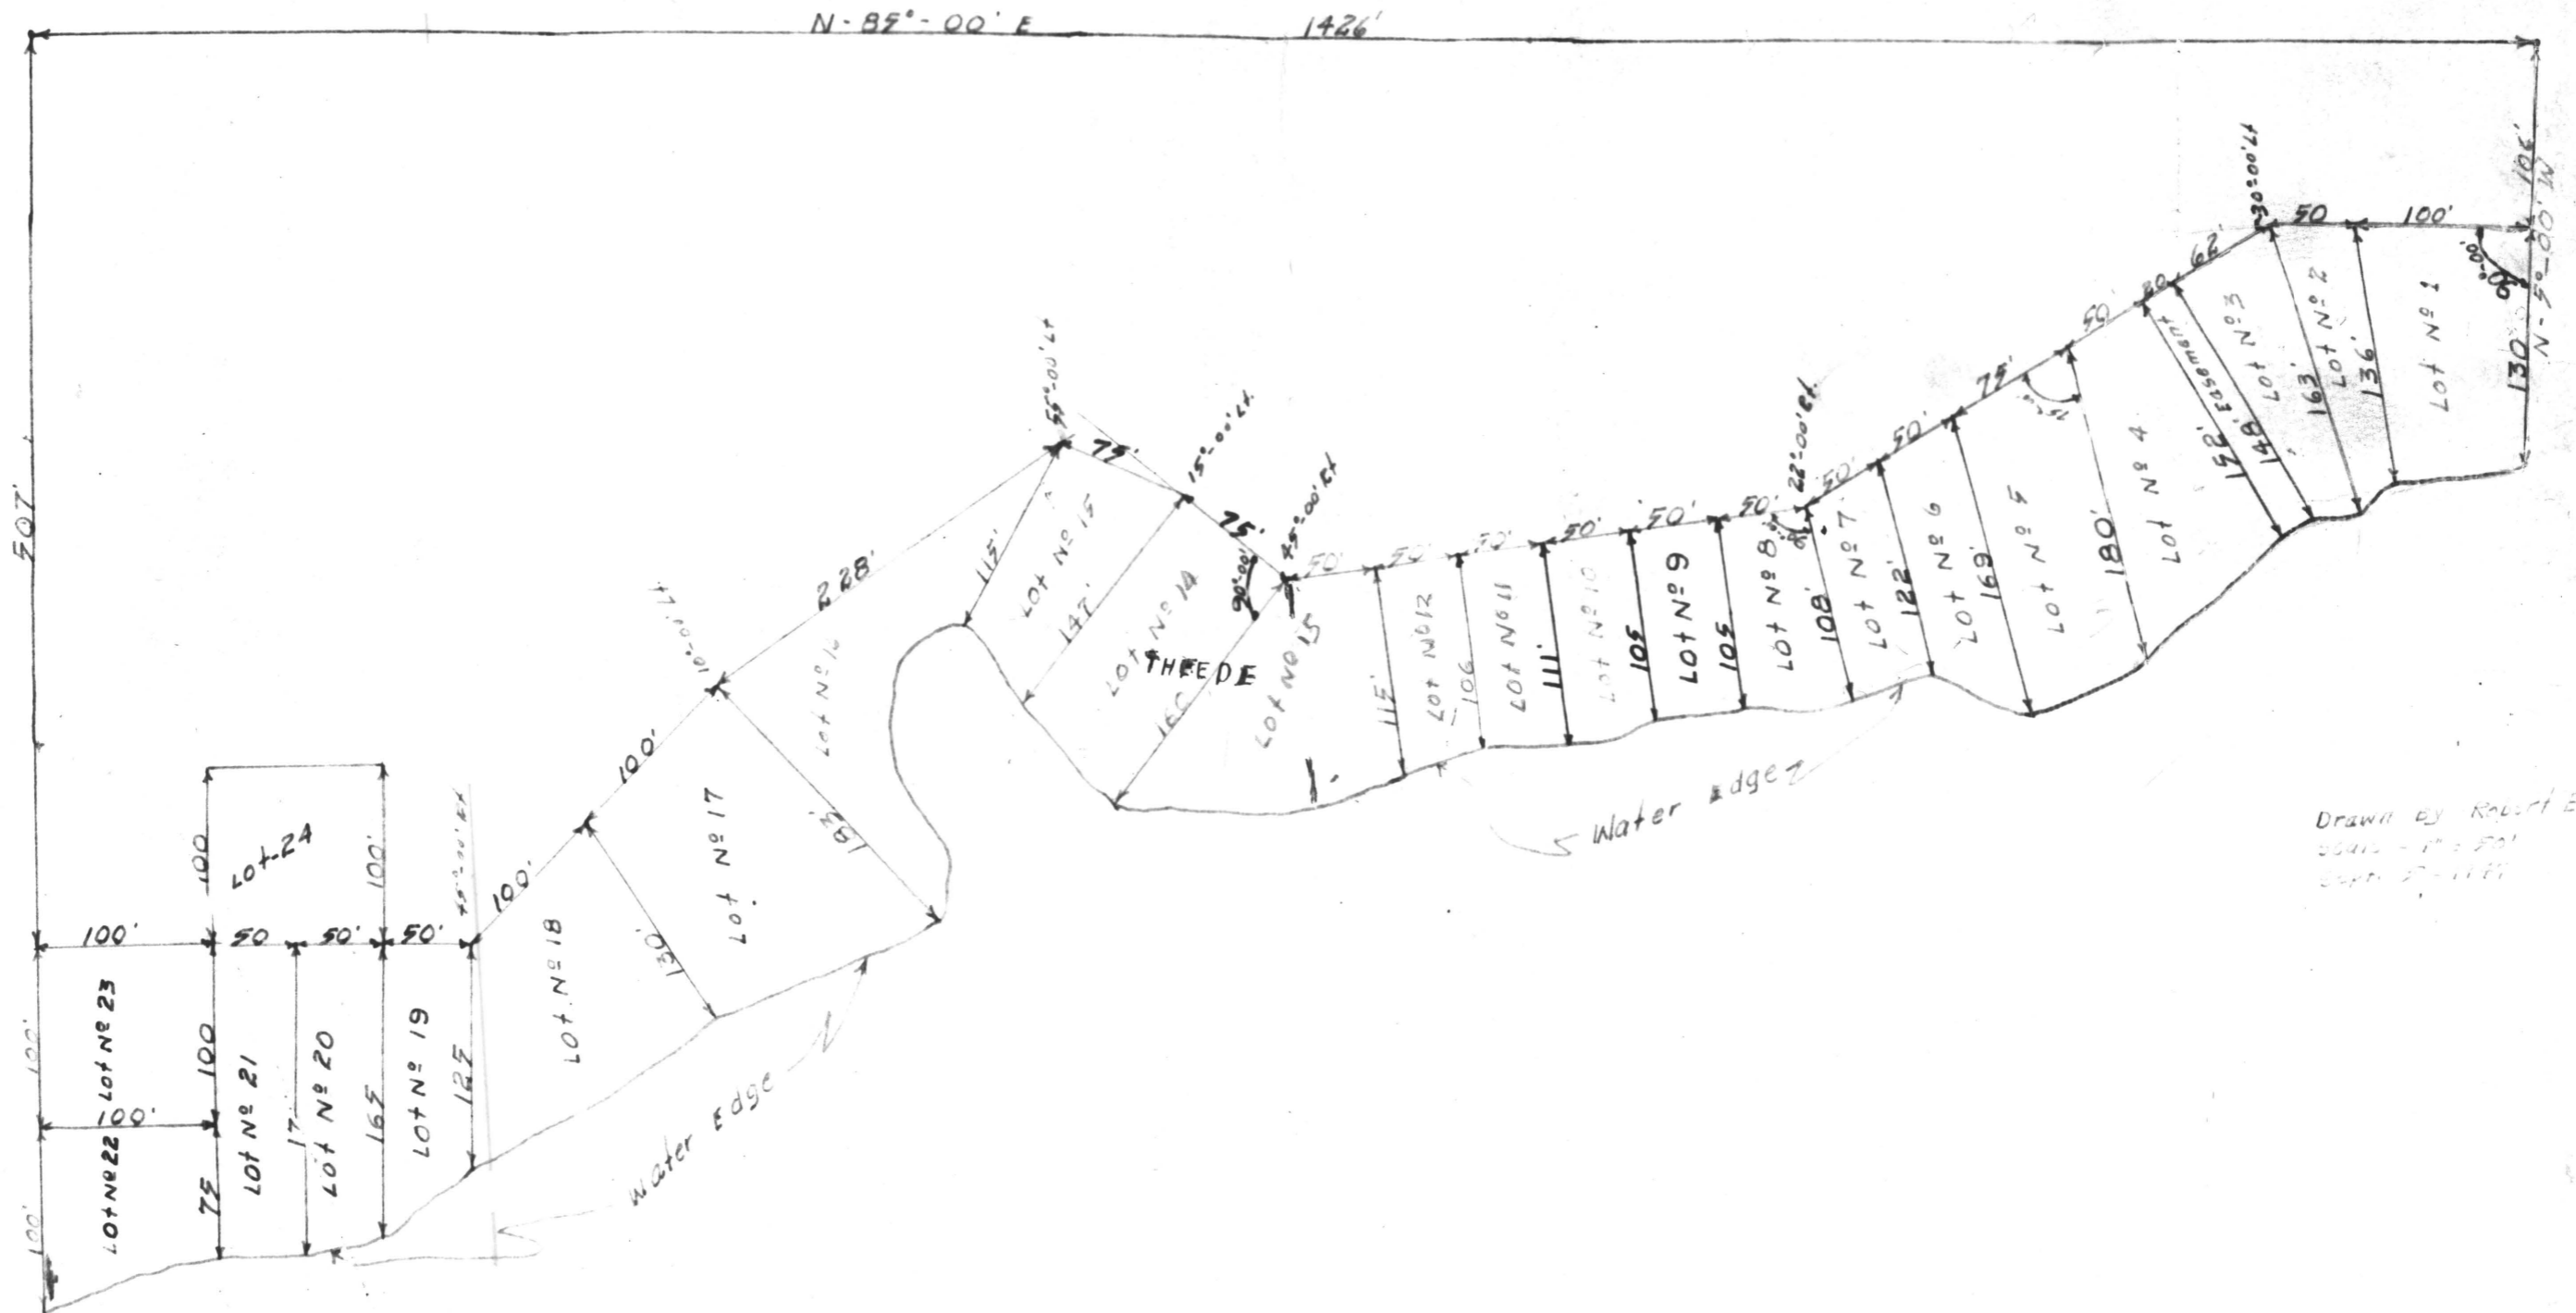

ADDITION TO DIXIE WILSON FISHING CAMP COOSA RIVER

NW 1/4 of SE 1/4 of T21N-R16E
SUB-DIVISION NO 2

Drawn by Robert E. Gilkes
20412 - 1" = 50'
Sept. 2 - 1977